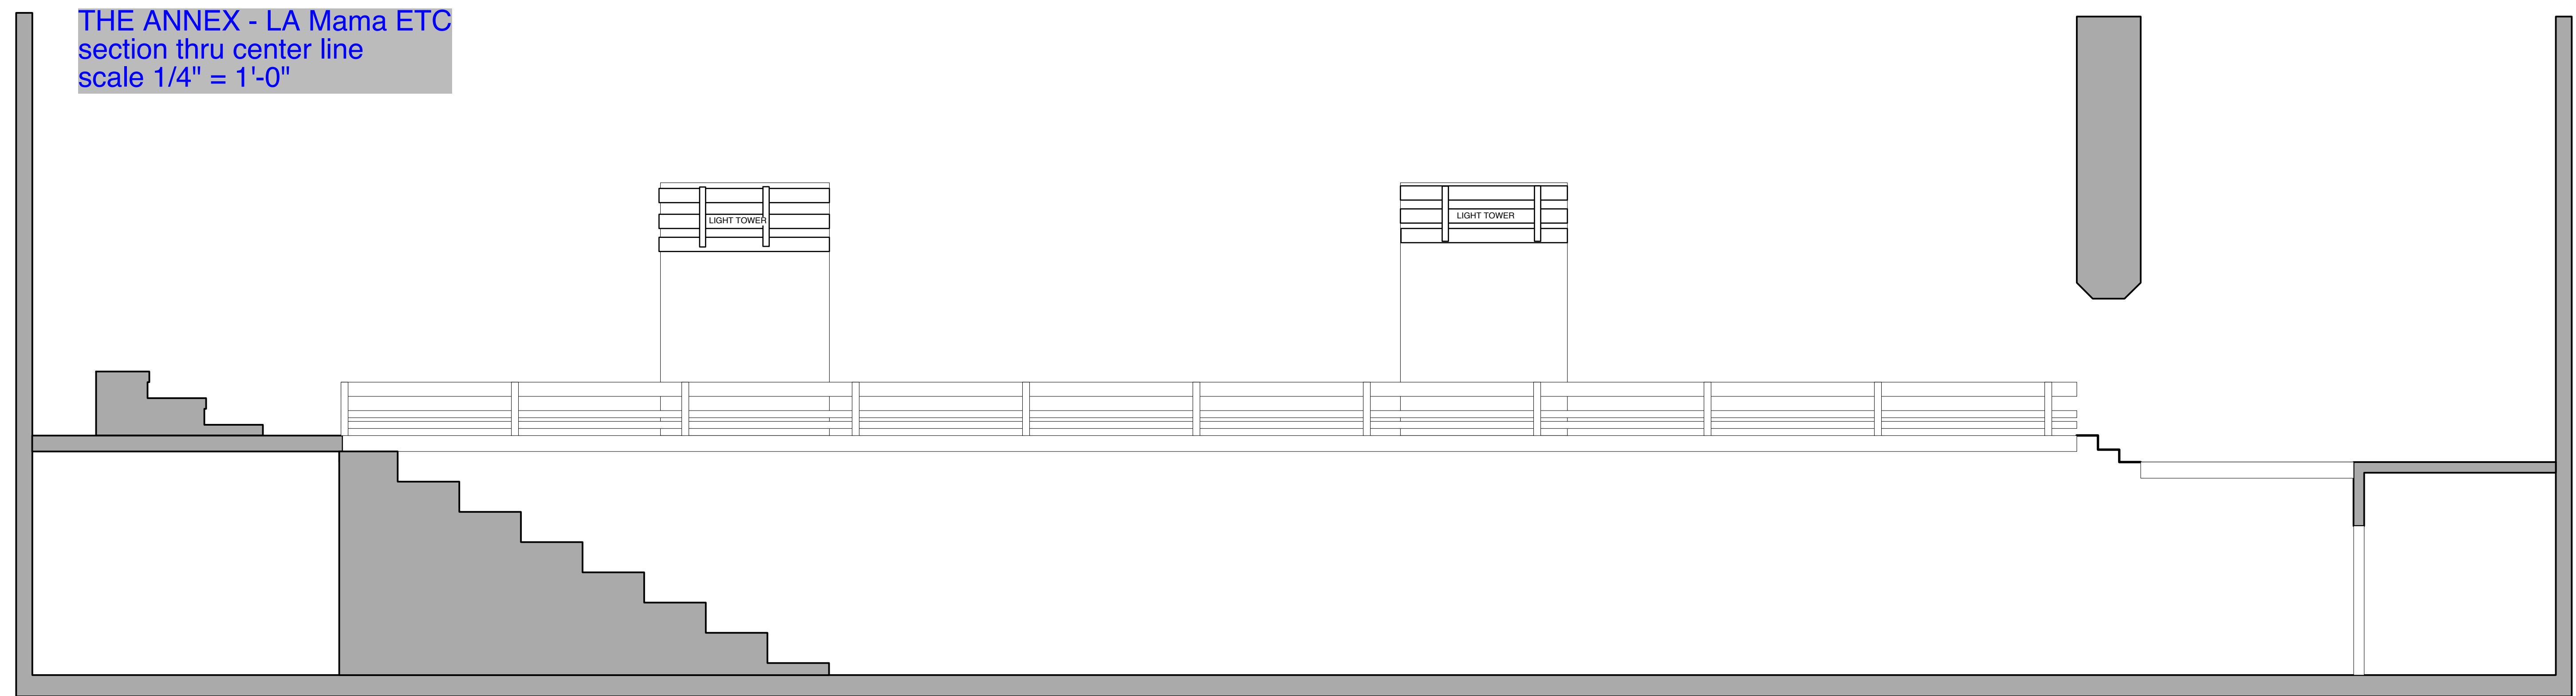

THE ANNEX - LA Mama ETC  
section thru center line  
scale 1/4" = 1'-0"

THE ANNEX - LA Mama ETC  
Ground plan  
scale 1/4" = 1'-0"