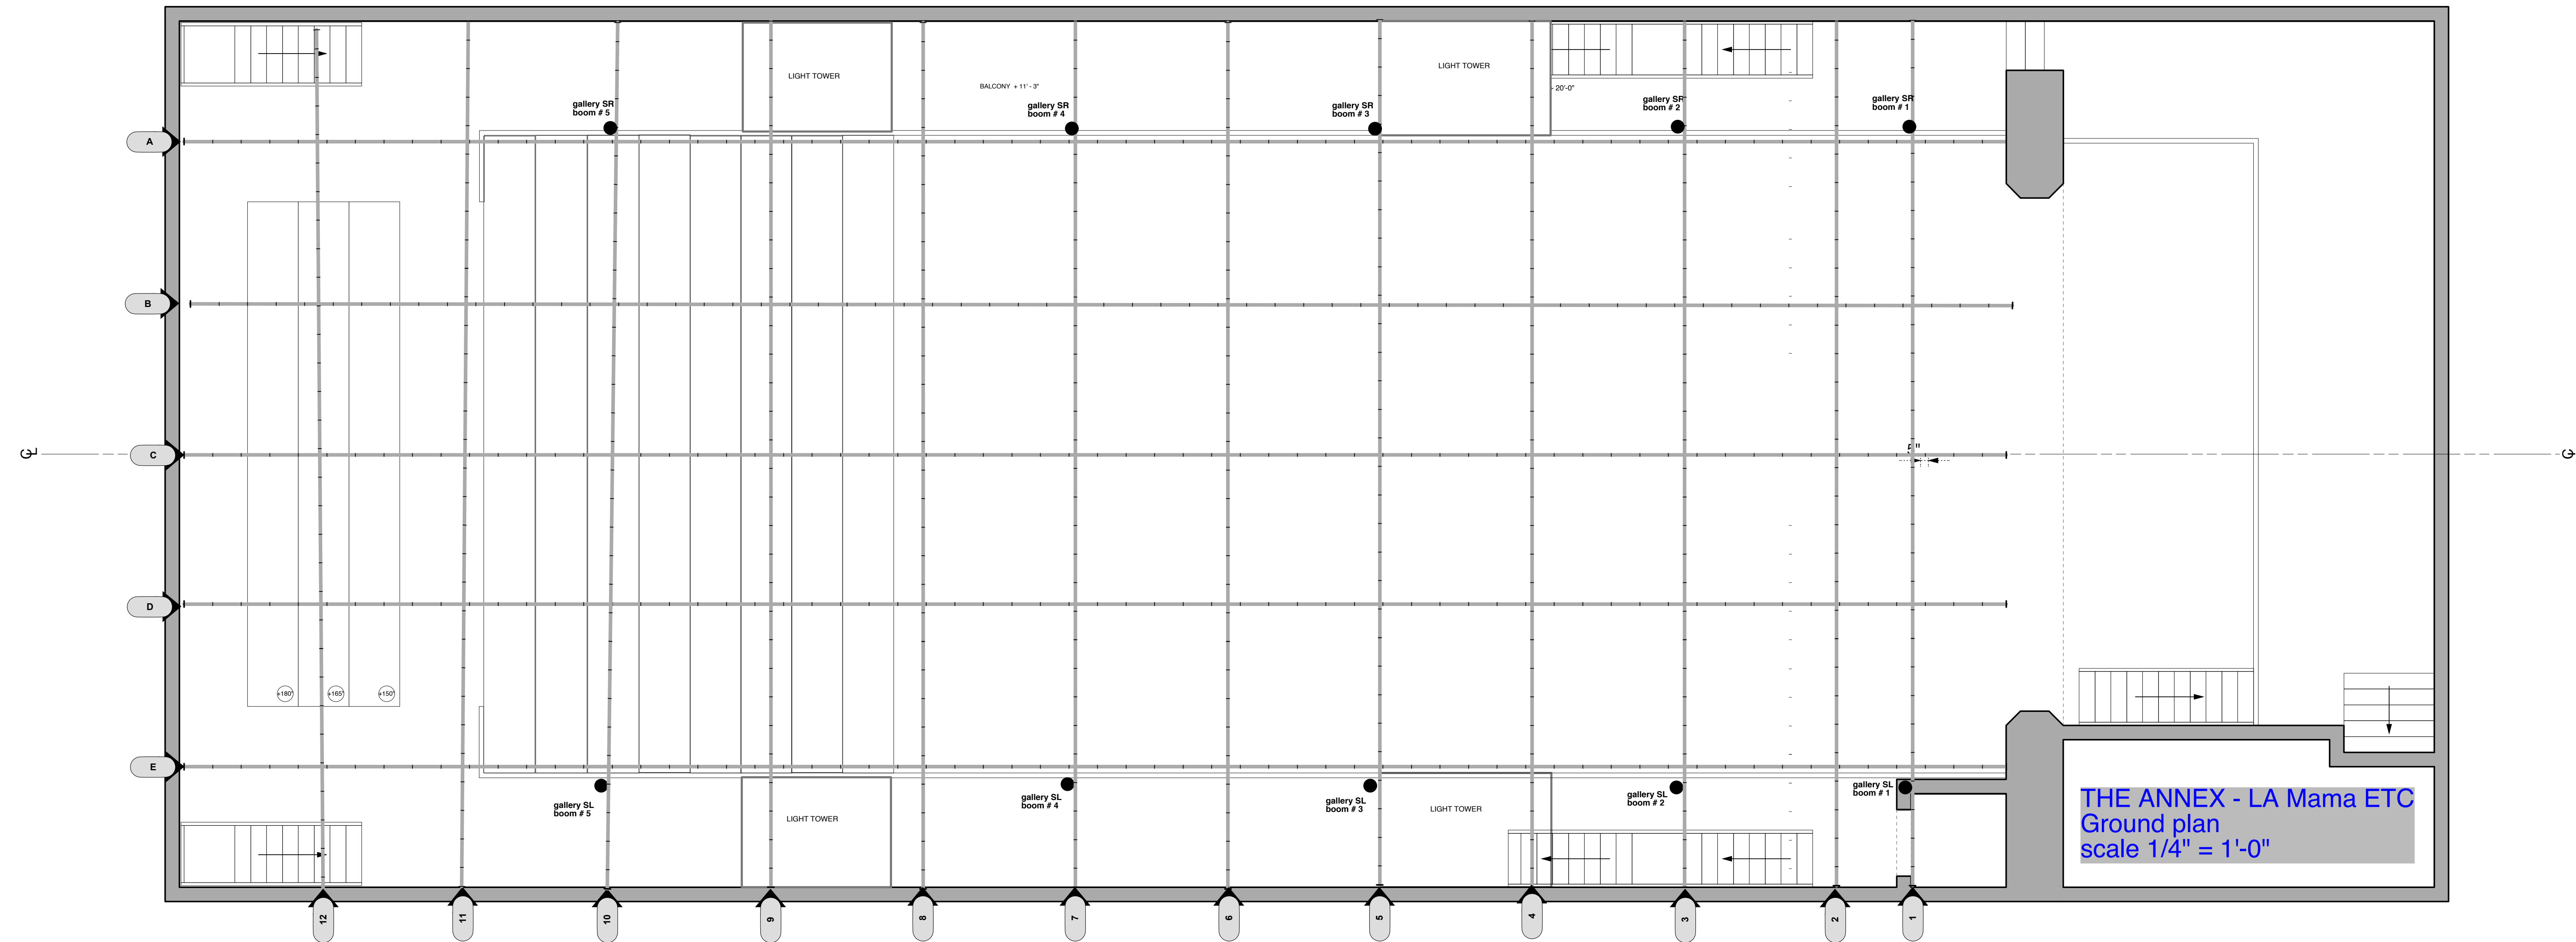

THE ANNEX - LA Mama ETC  
section thru center line  
scale 1/4" = 1'-0"

THE ANNEX - LA Mama ETC  
Ground plan  
scale 1/4" = 1'-0"