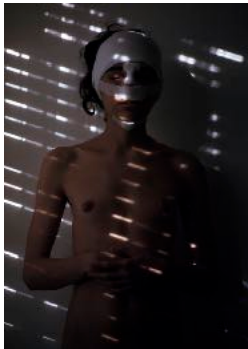

Massima in Space, 2016

9" x 11"

Work Print (Edition of 10, 2 AP - $600)